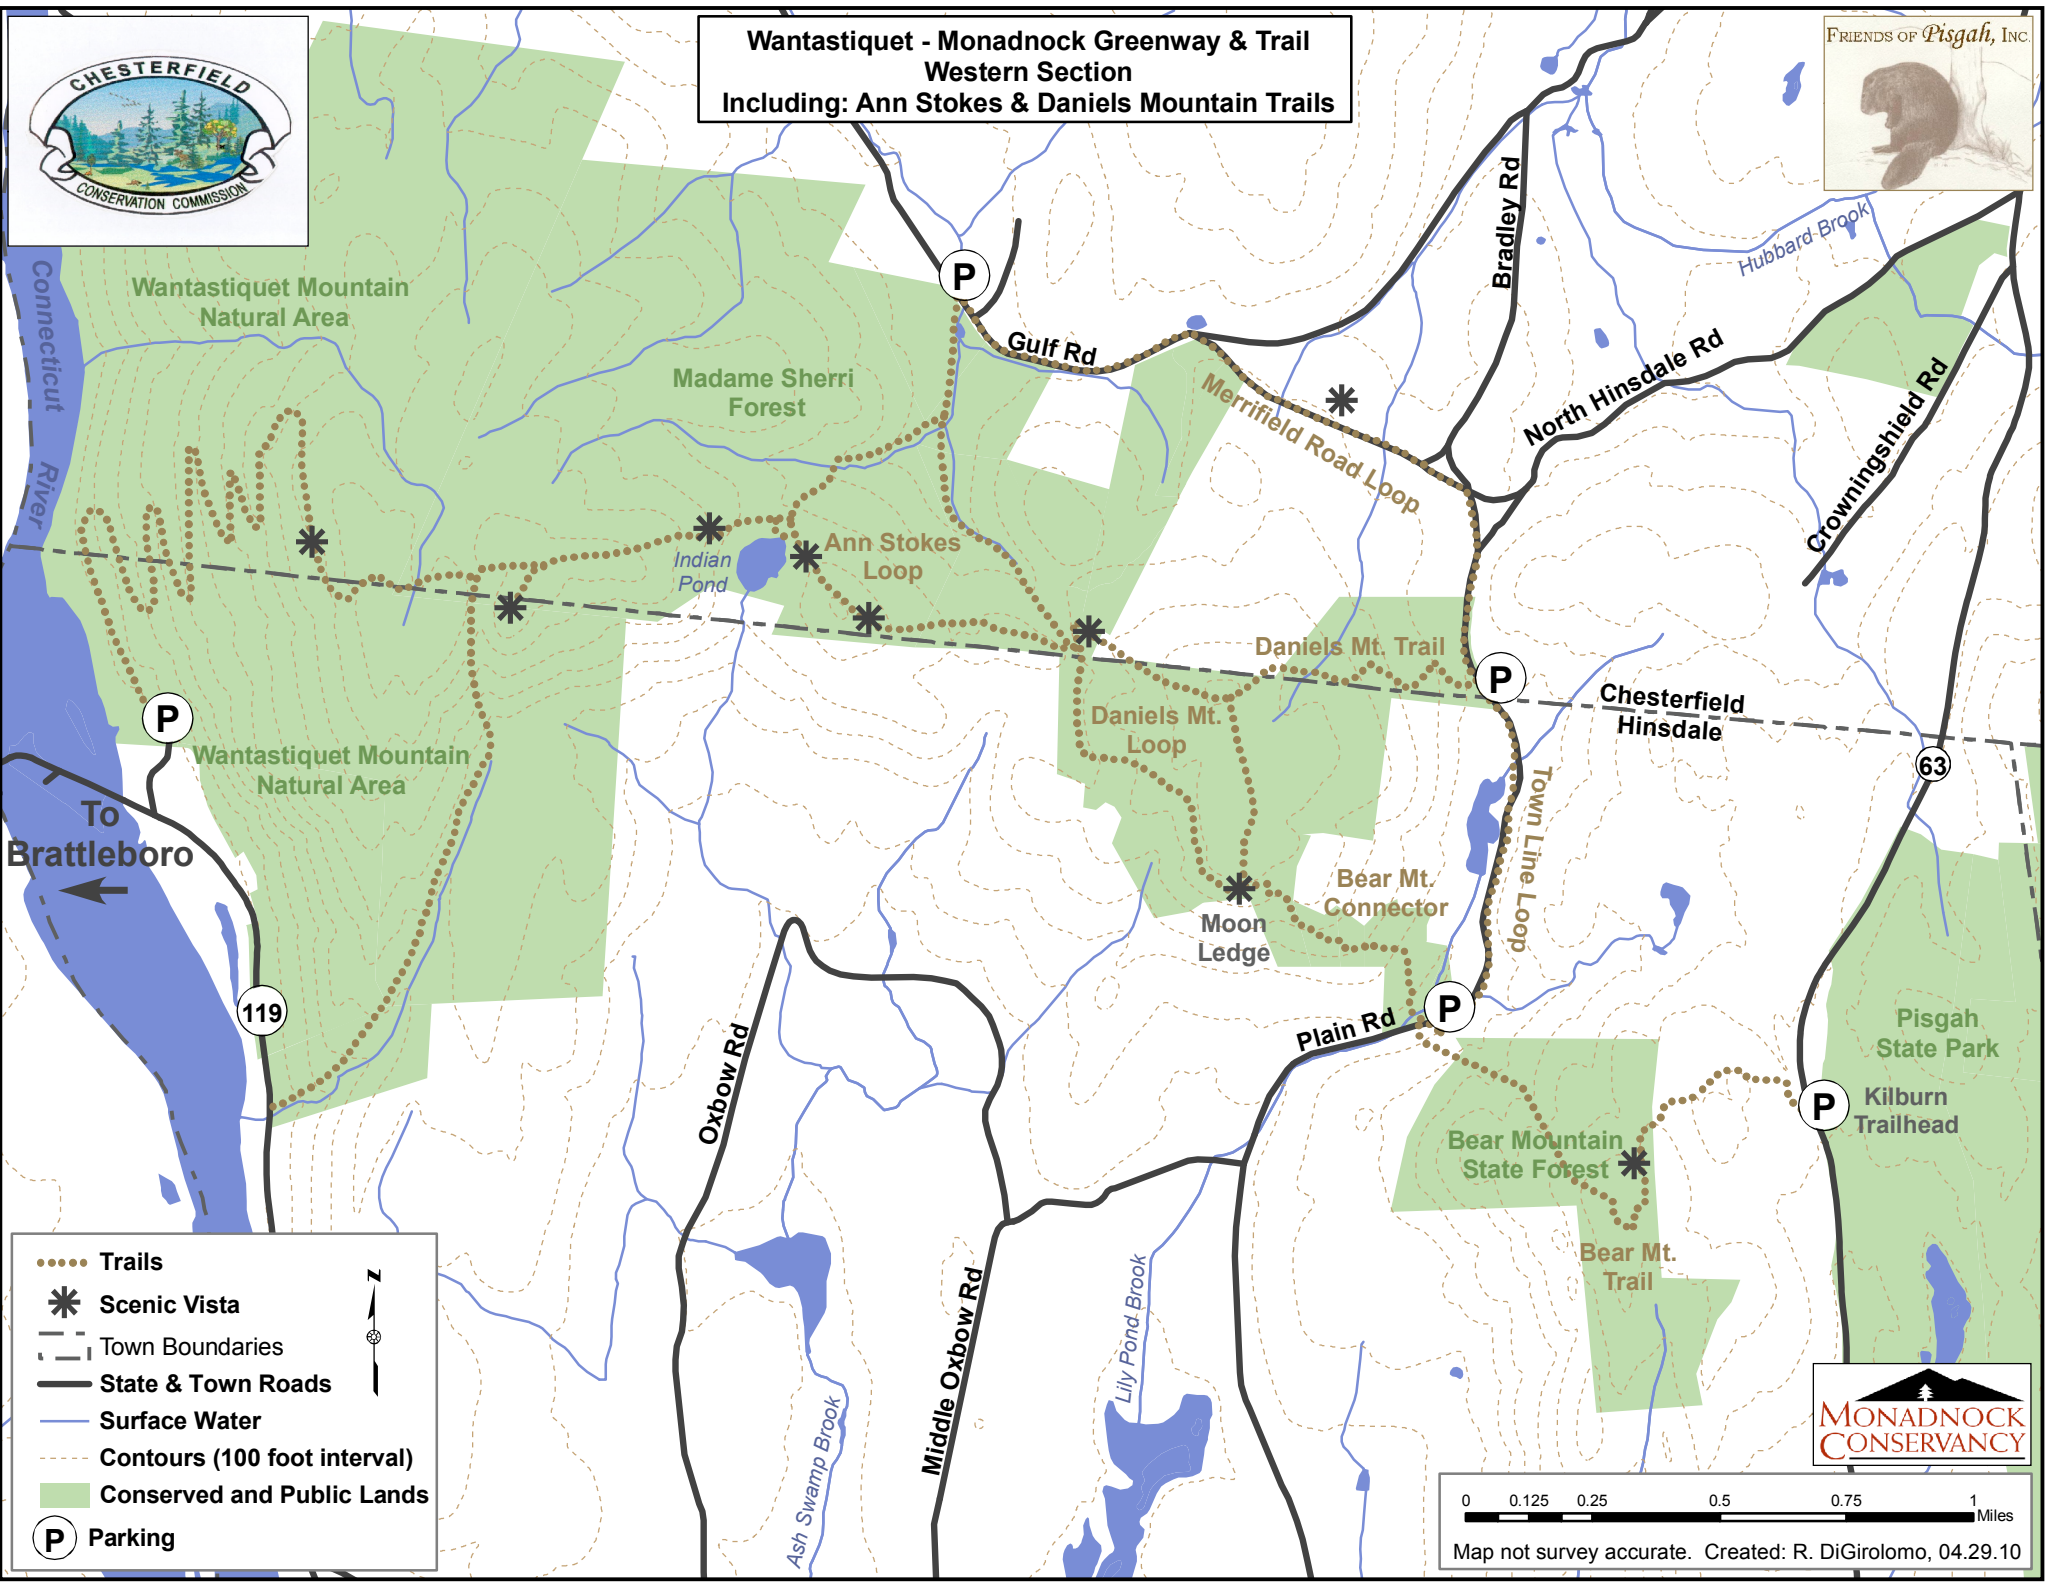

**Wantastiquet - Monadnock Greenway & Trail  
Western Section  
Including: Ann Stokes & Daniels Mountain Trails**

- Trails
- Scenic Vista
- Town Boundaries
- State & Town Roads
- Surface Water
- Contours (100 foot interval)
- Conserved and Public Lands
- Parking

Map not survey accurate. Created: R. DiGirolomo, 04.29.10