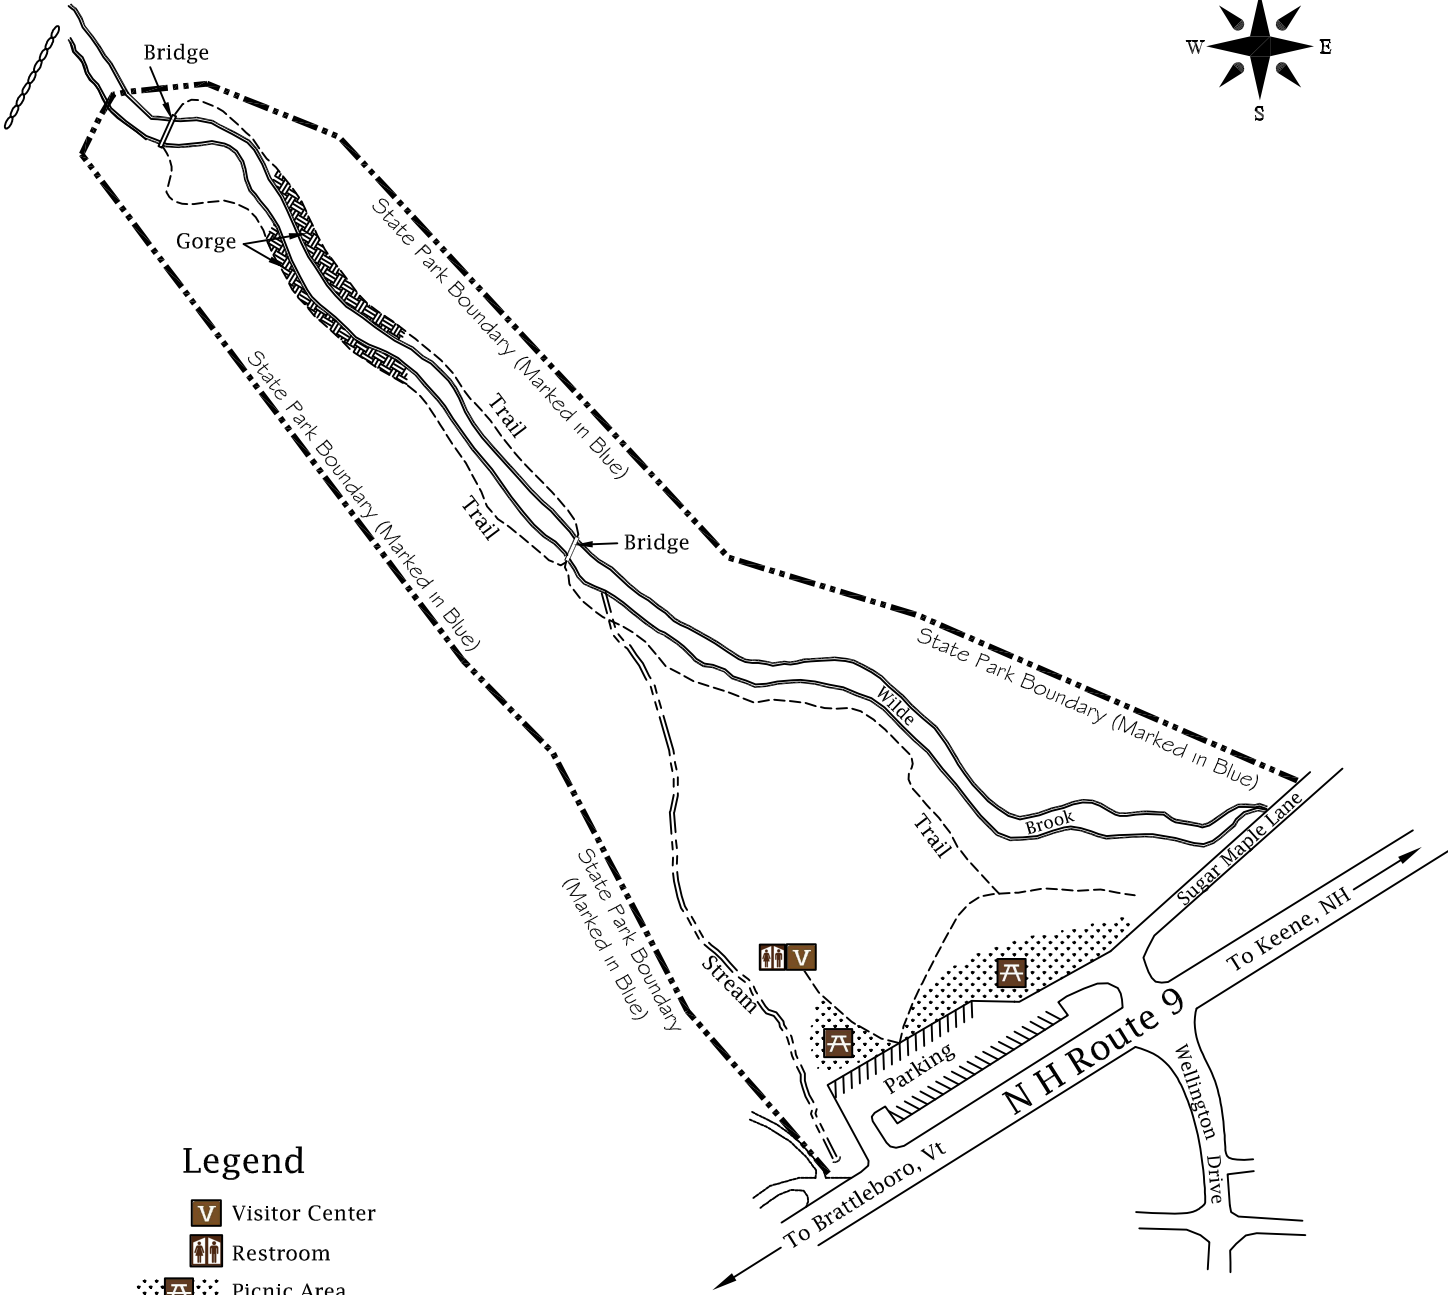

Chesterfield Gorge Natural Area Chesterfield, N.H.

Legend

-  Visitor Center
-  Restroom
-  Picnic Area
-  Gorge, Steep Rocks
-  Trail
-  Stream
-  Property Boundary